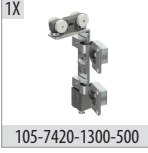

105-7430 1 Takım İçeriği / 1 Kit Includes

105-7420-1300-500