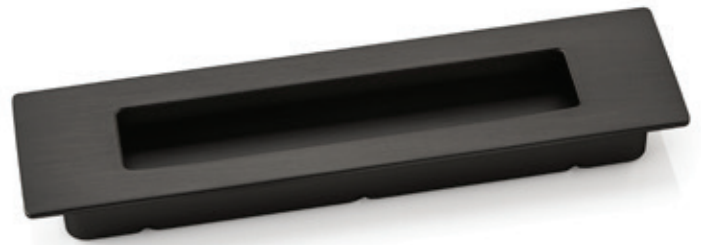

202 | 128-192