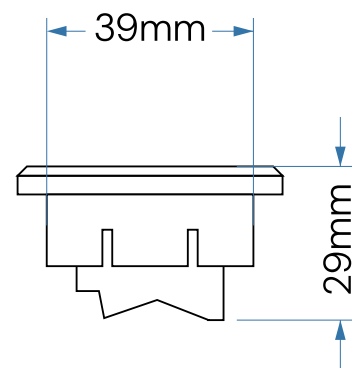

Melloni[®]

Cabinet Socket
Code: 10152

Product Size: 170*50*29mm
Open Hole Size: 132*39mm