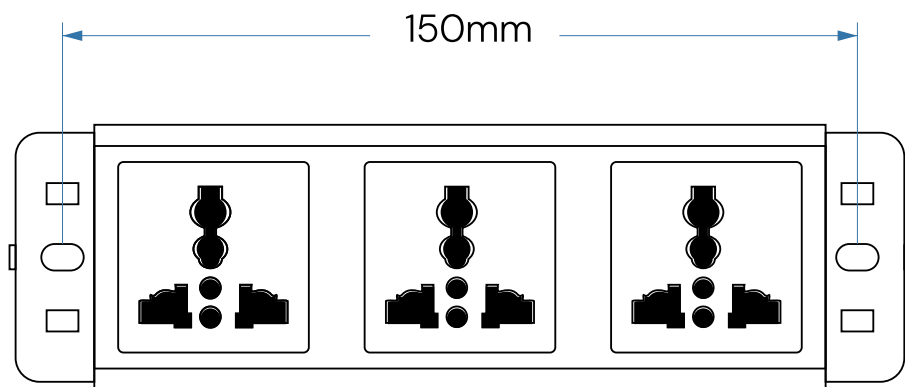

Melloni[®]

Cabinet Socket
Code: 10152

Product Size: 170*50*29mm
Open Hole Size: 132*39mm