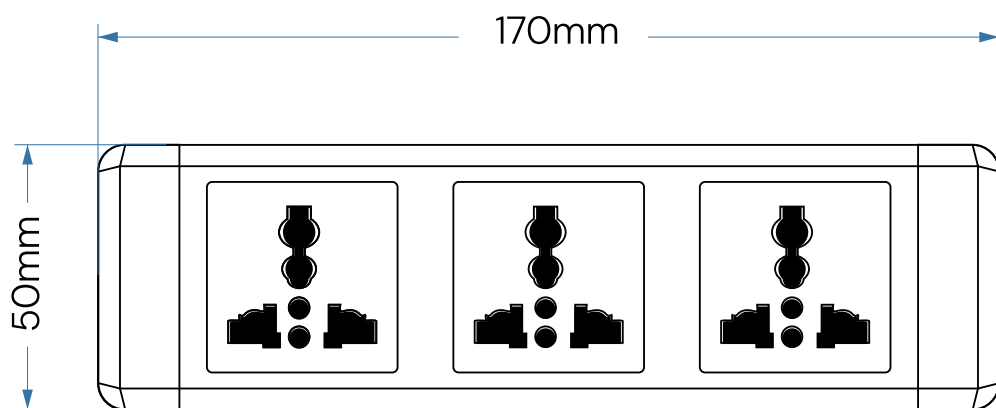

Melloni[®]

Cabinet Socket
Code: 10152

Product Size: 170*50*29mm
Open Hole Size: 132*39mm