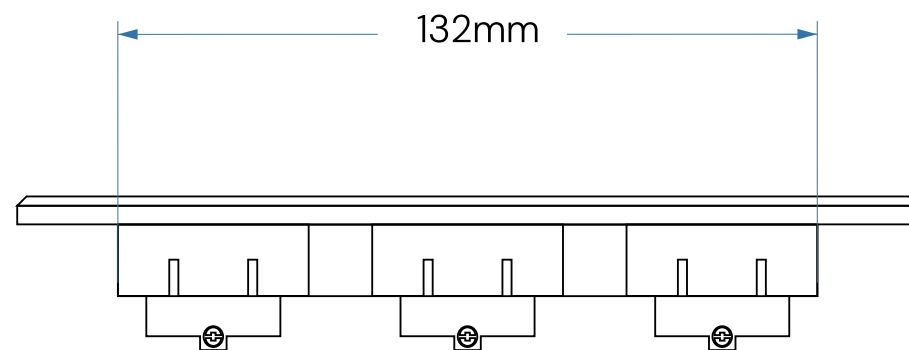

Melloni[®]

Cabinet Socket
Code: 10152

Product Size: 170*50*29mm
Open Hole Size: 132*39mm