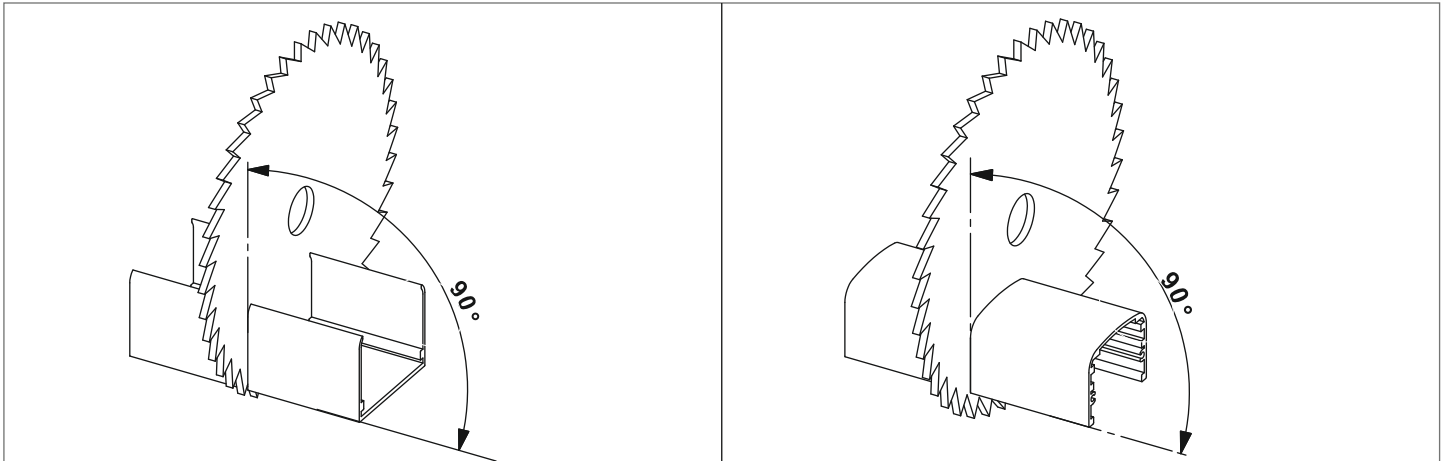

ET1 Manual / antipanic

DoPAP002/1234

DoPAP005/1569

CE	07
0425 - 1234	3 - 7 - 7 - B - 1 - 4 - 2 - 2 - B - A
0425 - 1569	3 - 7 - 7 - 0 - 1 - 4 - 2 - 2 - B - A
EN 1125:2008	

Rev.00/14

Max1300mm.
-20°C/+100°C
Max 2500 mm.
Max>200Kg.

The features of this panic exit device are of utmost importance for people's safety. Therefore in no case may any changes be made to the product. The fire-resistance time is 69 minutes for every door configuration.