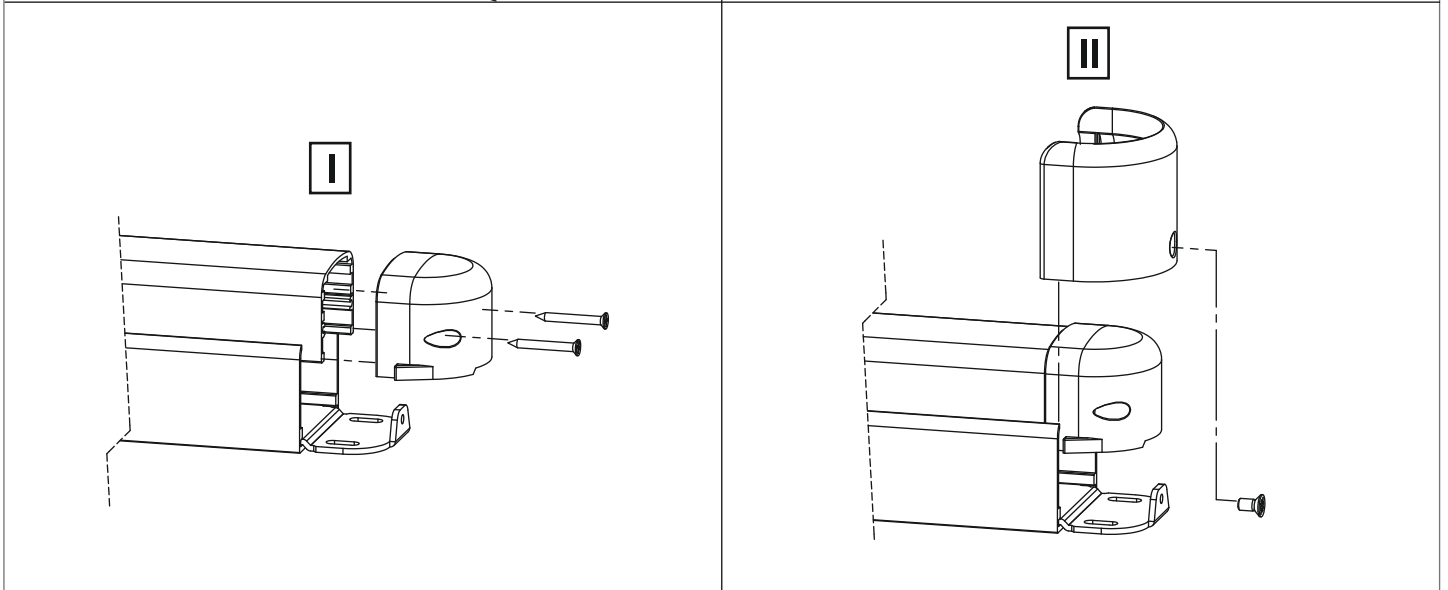

ET1 Manual / antipanic

DoPAP002/1234

DoPAP005/1569

CE	07
0425 - 1234	3 - 7 - 7 - B - 1 - 4 - 2 - 2 - B - A
0425 - 1569	3 - 7 - 7 - 0 - 1 - 4 - 2 - 2 - B - A
EN 1125:2008	

Rev.00/14

Max1300mm.
-20°C/+100°C
Max 2500 mm.
Max>200Kg.

The features of this panic exit device are of utmost importance for people's safety. Therefore in no case may any changes be made to the product. The fire-resistance time is 69 minutes for every door configuration.