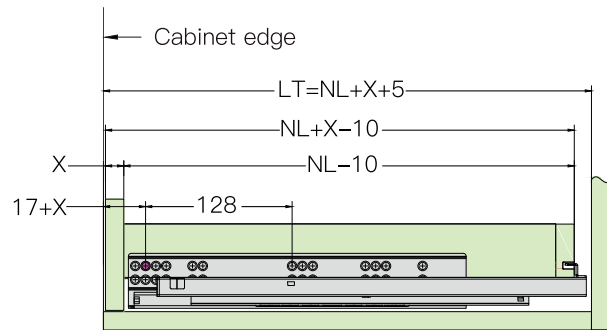

Full Extension Synchronize Soft Closing Undermounted Slide

Load capacity: 35Kg
 Length: 250–600mm
 Drawer height adjustment: 0~+3mm
 Drawer depth adjustment: 0~+5mm
 Drawer width adjustment: ±1.5mm

SKW=Internal drawer width
 LW=Internal cabinet width

Hole position

NL=Slide length
 LT=Internal cabinet depth
 Max drawerside thickness:16mm

Standard drawer

Internal drawer

Drawer size and boring