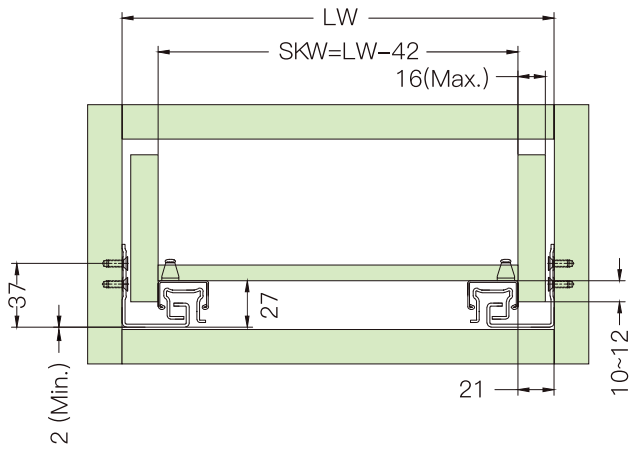

Full Extension Synchronize Soft Closing Undermounted Slide

Load capacity: 35Kg
 Length: 250–600mm
 Drawer height adjustment: 0~+3mm
 Drawer depth adjustment: 0~+5mm
 Drawer width adjustment: ±1.5mm

SKW=Internal drawer width
 LW=Internal cabinet width

Hole position

NL=Slide length
 LT=Internal cabinet depth
 Max drawerside thickness:16mm

Standard drawer

Internal drawer

Drawer size and boring