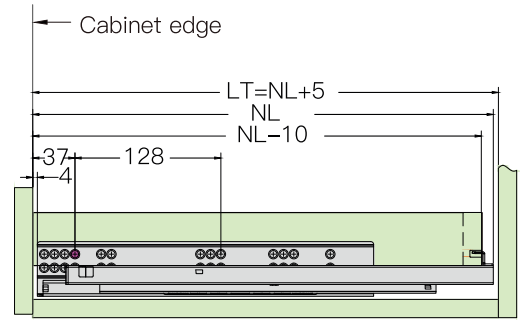

Full Extension Synchronize Soft Closing Undermounted Slide

Load capacity: 35Kg
 Length: 250–600mm
 Drawer height adjustment: 0~+3mm
 Drawer depth adjustment: 0~+5mm
 Drawer width adjustment: ±1.5mm

SKW=Internal drawer width
 LW=Internal cabinet width

Hole position

NL=Slide length
 LT=Internal cabinet depth
 Max drawerside thickness:16mm

Standard drawer

Internal drawer

Drawer size and boring