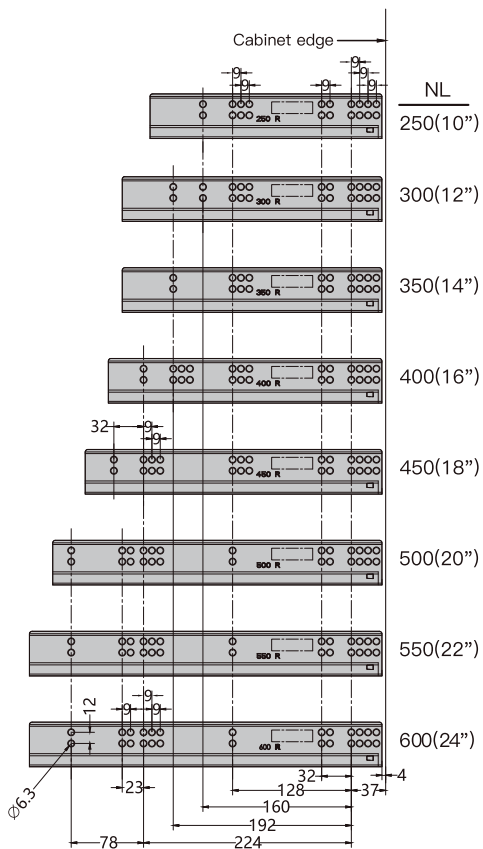

Full Extension Synchronize Soft Closing Undermounted Slide

Load capacity: 35Kg
 Length: 250–600mm
 Drawer height adjustment: 0~+3mm
 Drawer depth adjustment: 0~+5mm
 Drawer width adjustment: ±1.5mm

SKW=Internal drawer width
 LW=Internal cabinet width

Hole position

NL=Slide length
 LT=Internal cabinet depth
 Max drawerside thickness:16mm

Standard drawer

Internal drawer

Drawer size and boring