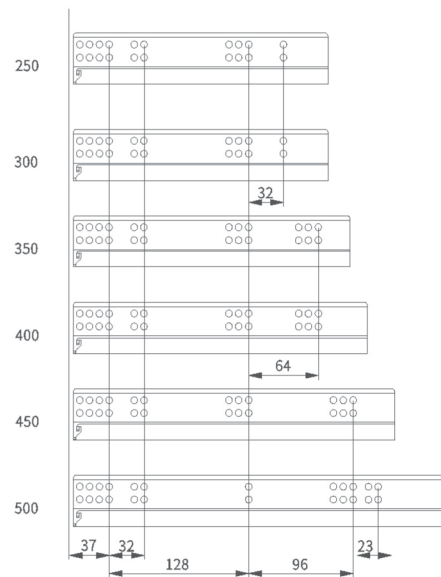

product description

**16mm, 18mm** This section describes how to install 16mm and 18mm hidden rails

	10"	12"	14"	16"	18"	20"
NL	250	300	350	400	450	500
SKL	240	290	340	390	440	490

3-Fold Soft Close Conceal Slide

Load Capacity max: 35kg  
 Length: 250-600mm  
 Recommended applications: The product is suitable for kitchen cabinets, bath room cabinets and residential cabinet  
 Features: Totally new designed damper closing system, assure the drawer closing softly and smoothly

Hole pattern