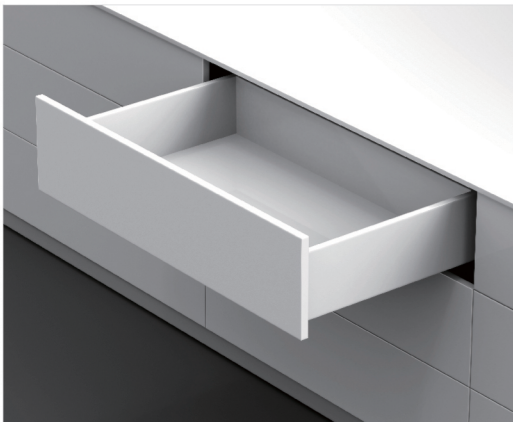

product description

**16mm, 18mm** This section describes how to install 16mm and 18mm hidden rails

	10"	12"	14"	16"	18"	20"
NL	250	300	350	400	450	500
SKL	240	290	340	390	440	490

3-Fold Soft Close Conceal Slide

Load Capacity max: 35kg  
 Length: 250-600mm  
 Recommended applications: The product is suitable for kitchen cabinets, bath room cabinets and residential cabinet  
 Features: Totally new designed damper closing system, assure the drawer closing softly and smoothly

Hole pattern