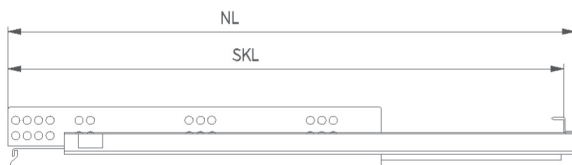

product description

**16mm, 18mm** This section describes how to install 16mm and 18mm hidden rails

	10"	12"	14"	16"	18"	20"
NL	250	300	350	400	450	500
SKL	240	290	340	390	440	490

3-Fold Soft Close Conceal Slide

Load Capacity max: 35kg  
 Length: 250-600mm  
 Recommended applications: The product is suitable for kitchen cabinets, bath room cabinets and residential cabinet  
 Features: Totally new designed damper closing system, assure the drawer closing softly and smoothly