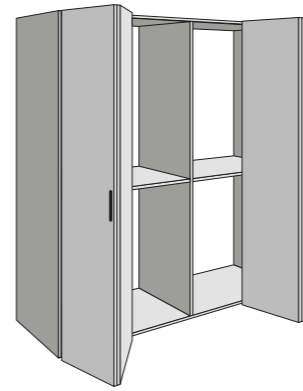

PS23

Cerniere
Hinges