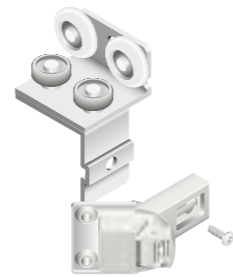

## PR2370001A

Binario superiore.

Upper rail.

**Finiture standard / standard finishes**  
Anodizzato / anodized: Silver, Black

## PS23KS1003

Confezione pattino superiore.

Finitura: Zincato

Kit of upper slide.

Finish: Zinc plated

## PS23KS1004

Confezione pattino superiore.

Finitura: Zincato

Kit of upper slide.

Finish: Zinc plated