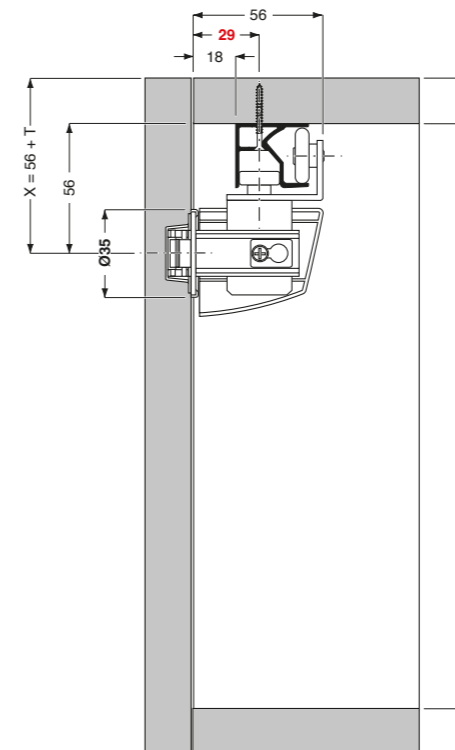

3. PS23 Self opening - PULL TO OPEN

Articoli necessari / Needed items

Tutti i tipi di cerniera.
All type of hinges.

Rispettare rigorosamente i limiti di peso.
Carefully respect the weight limit.