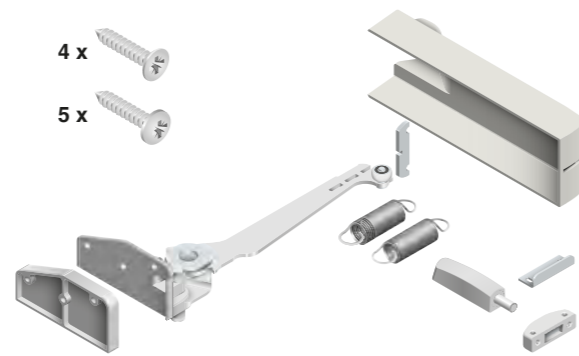

### PS23KT81600001

Black

Confezione self opening destra.

Right self opening kit.

**PS23KT81200002** Grey  
**PS23KT81600002** Black  
 Confezione self opening sinistra.

Left self opening kit.

**PR557015150020**

Binario inferiore.

Lower rail.

**Finiture standard / standard finishes**  
 Anodizzato / anodized: Silver, Black

**PS23KI1001**

Confezione pattino inferiore.  
 Finitura: Grigio

Kit of lower slide.  
 Finish: Grey