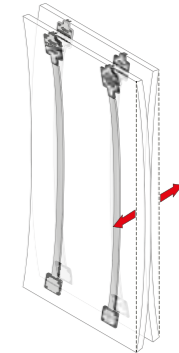

Accessori complementari Additional accessories

BR

Raddrizza ante.

Doors straightener.

PR20

Ante in alluminio.

Aluminium doors.