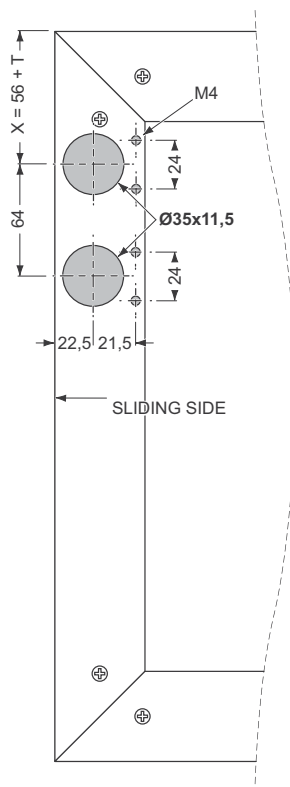

## Assembly instructions

All dimensions in this leaflet are stated in millimeters.

**WARNING** - Do not use any anti-friction oil or grease or thread-release spray on ball bearing or on wheels with O-ring, it can cause the melting of the inside ball bearing grease, making them noisy or causing the break of the O-ring of the wheels.

|                         |                                     |
|-------------------------|-------------------------------------|
| <b>W</b> = width        | <b>H</b> = height                   |
| <b>WA</b> = door width  | <b>I</b> = distance between centres |
| <b>L</b> = length       | <b>T</b> = thickness                |
| <b>LB</b> = rail length | <b>S</b> = overlapping              |
| <b>D</b> = depth        |                                     |