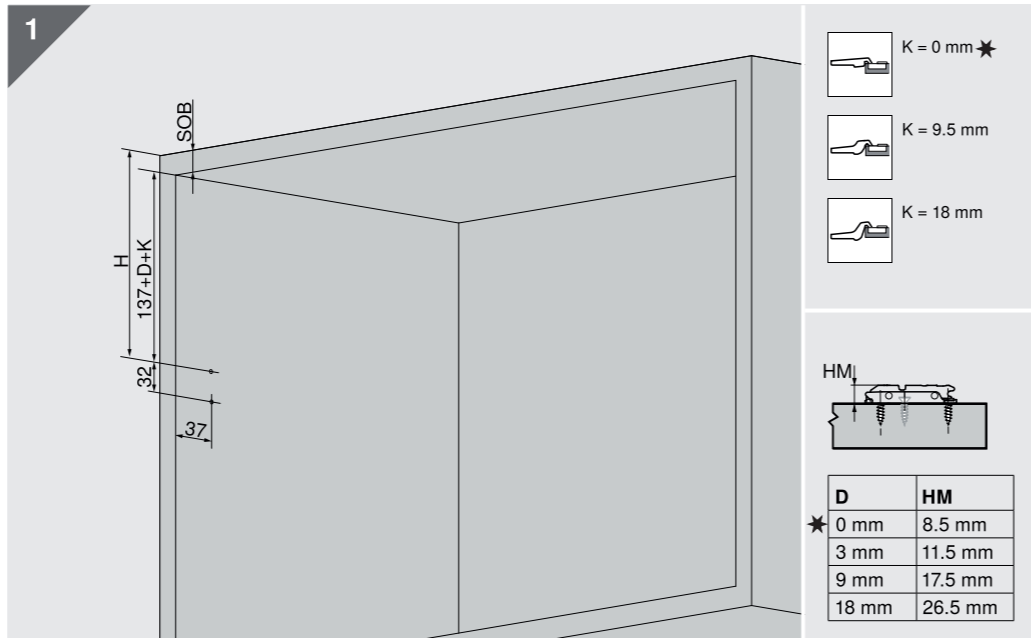

Size : 592.00 mm X 210.00 mm

SARO GLOBAL®

Planning

Assembly

Adjustment

HK-XS

SARO®

i

1

2

HK-XS

SARO®

i

2

3

HK-XS

SARO®

i

3

4