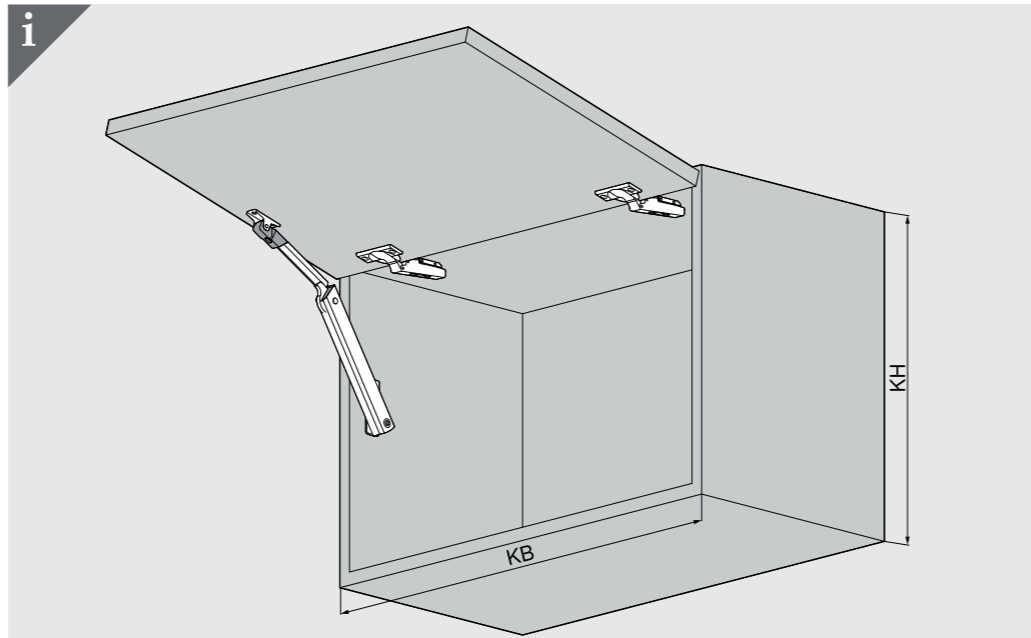

Size : 592.00 mm X 210.00 mm

SARO GLOBAL®

Planning

Assembly

Adjustment

HK-XS

SARO®

i