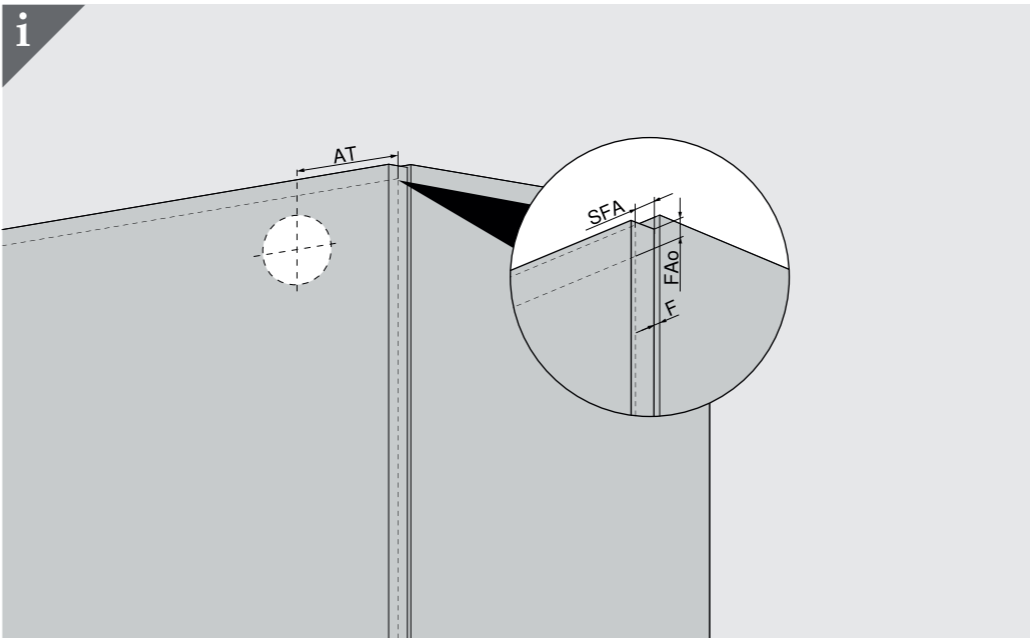

2

HK-XS

SARO®

i