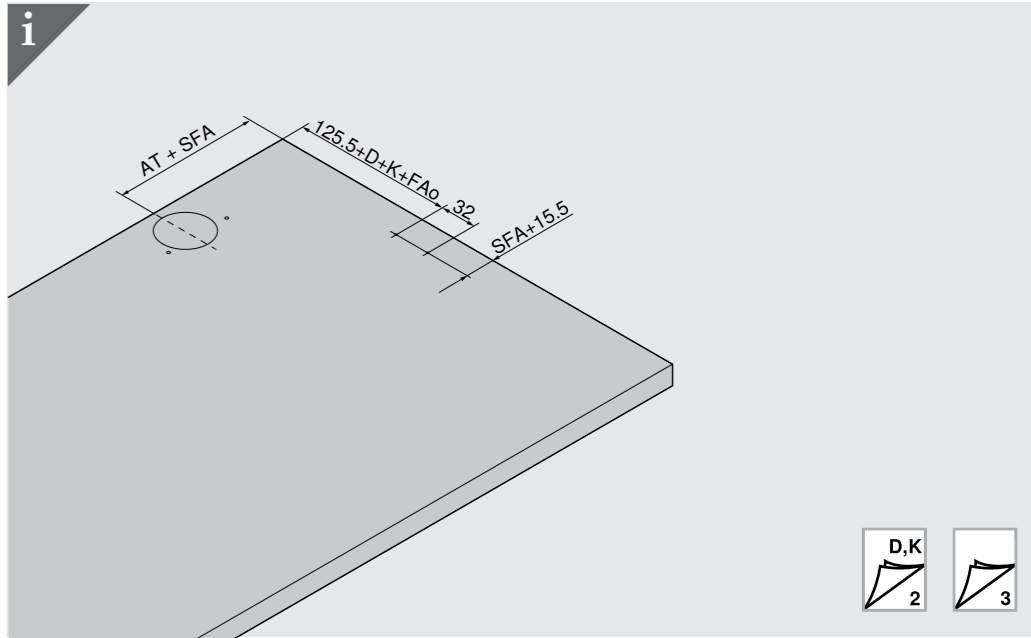

3

HK-XS

SARO®

i