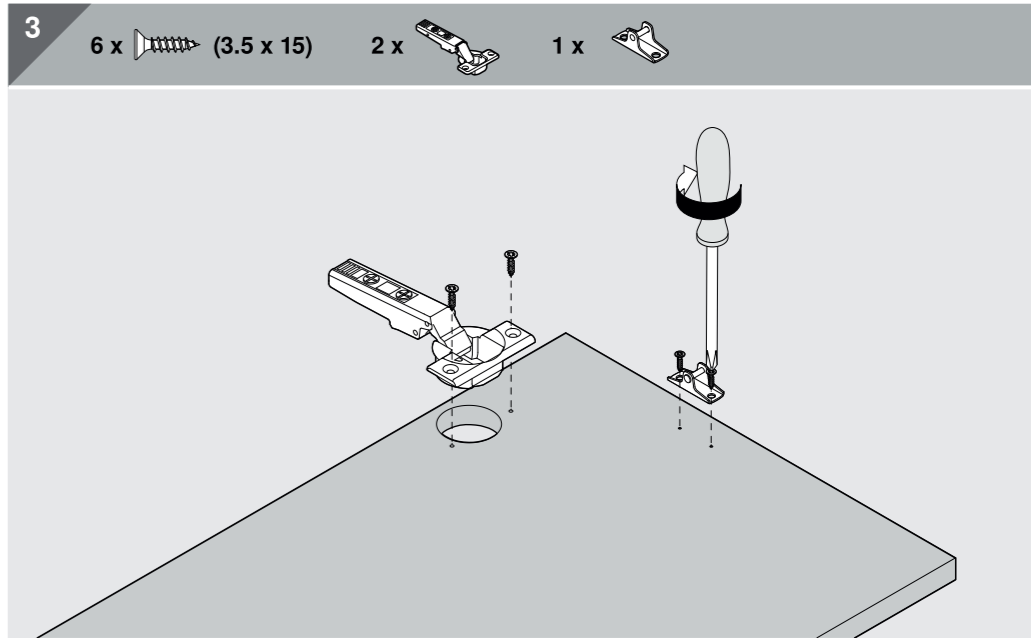

Size : 592.00 mm X 210.00 mm

SARO GLOBAL®

Planning

Assembly

Adjustment

HK-XS

SARO®

i

1

2

HK-XS

SARO®

i

2

3

HK-XS

SARO®

i

3

4