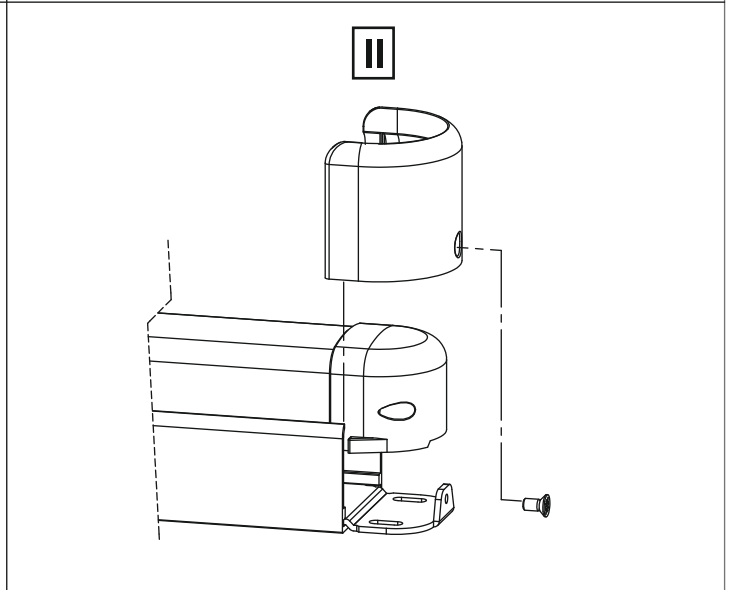

ET3 Manual / antipanic

DoPAP002/1234

DoPAP005/1569

CE	07
0425 - 1234	3 - 7 - 7 - B - 1 - 4 - 2 - 2 - B - A
0425 - 1569	3 - 7 - 7 - 0 - 1 - 4 - 2 - 2 - B - A
EN 1125:2008	

Rev.00/14

Max 1300mm.
-20°C/+100°C
Max 2500 mm.
Max >200Kg.

The features of this panic exit device are of utmost importance for people's safety. Therefore in no case may any changes be made to the product. The fire-resistance time is 69 minutes for every door configuration.