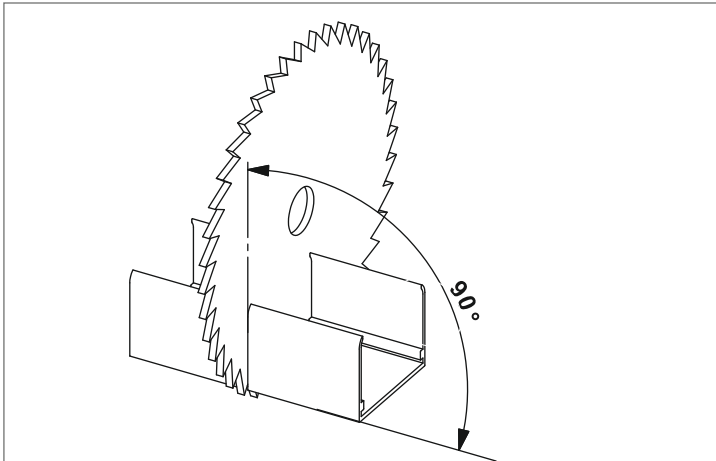

ET3 Manual / antipanic

DoPAP002/1234

DoPAP005/1569

CE	07
0425 - 1234	3 - 7 - 7 - B - 1 - 4 - 2 - 2 - B - A
0425 - 1569	3 - 7 - 7 - 0 - 1 - 4 - 2 - 2 - B - A
EN 1125:2008	

Rev.00/14

Max 1300mm.
-20°C/+100°C
Max 2500 mm.
Max >200Kg.

The features of this panic exit device are of utmost importance for people's safety. Therefore in no case may any changes be made to the product. The fire-resistance time is 69 minutes for every door configuration.