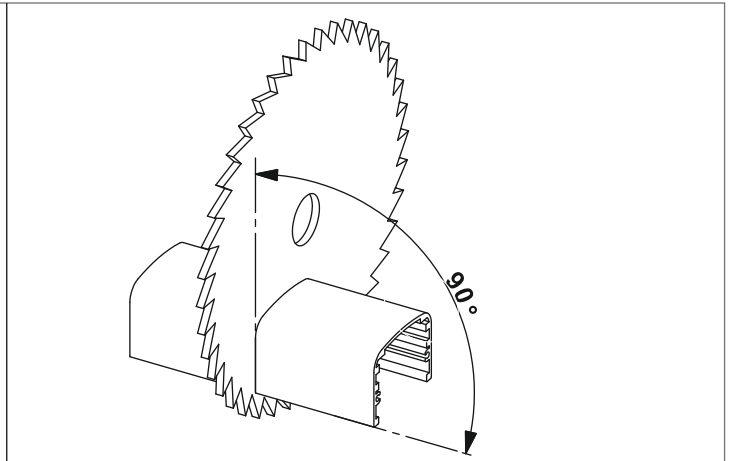

ET3 Manual / antipanic

DoPAP002/1234

DoPAP005/1569

CE	07
0425 - 1234	3 - 7 - 7 - B - 1 - 4 - 2 - 2 - B - A
0425 - 1569	3 - 7 - 7 - 0 - 1 - 4 - 2 - 2 - B - A
EN 1125:2008	

Rev.00/14

Max 1300mm.
-20°C/+100°C
Max 2500 mm.
Max >200Kg.

The features of this panic exit device are of utmost importance for people's safety. Therefore in no case may any changes be made to the product. The fire-resistance time is 69 minutes for every door configuration.