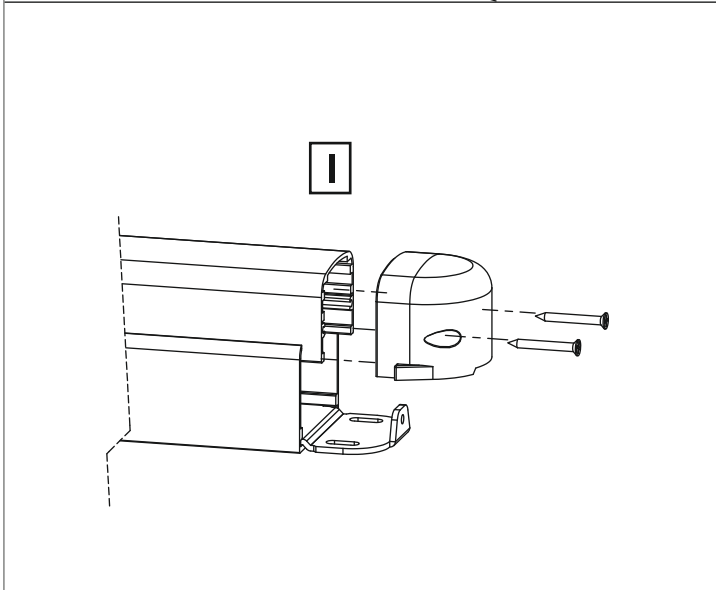

ET3 Manual / antipanic

DoPAP002/1234

DoPAP005/1569

CE	07
0425 - 1234	3 - 7 - 7 - B - 1 - 4 - 2 - 2 - B - A
0425 - 1569	3 - 7 - 7 - 0 - 1 - 4 - 2 - 2 - B - A
EN 1125:2008	

Rev.00/14

Max 1300mm.
-20°C/+100°C
Max 2500 mm.
Max >200Kg.

The features of this panic exit device are of utmost importance for people's safety. Therefore in no case may any changes be made to the product. The fire-resistance time is 69 minutes for every door configuration.