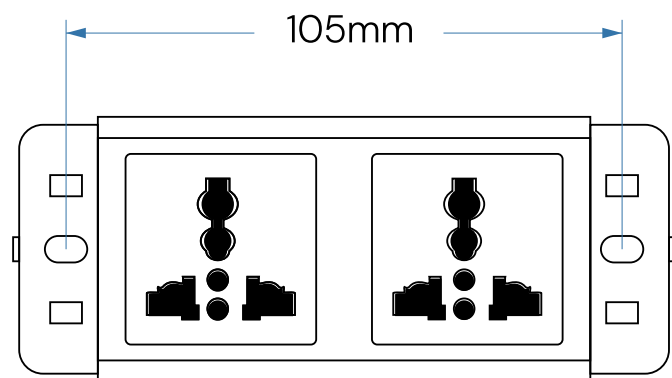

Melloni

Cabinet Socket[®]
Code: 10150

Product Size: 125*50*29mm
Open Hole Size: 92*39mm