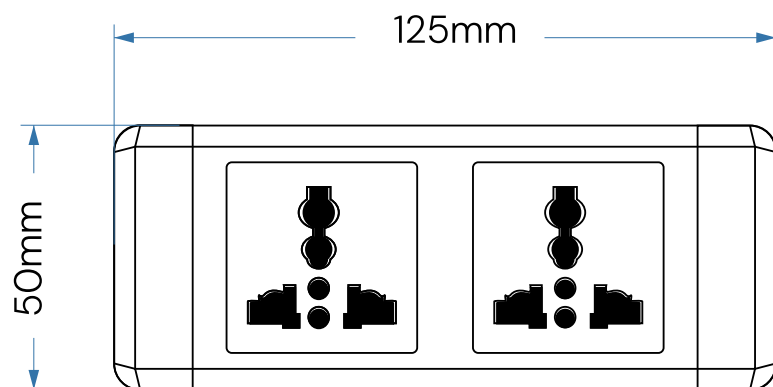

Melloni

Cabinet Socket[®]
Code: 10150

Product Size: 125*50*29mm
Open Hole Size: 92*39mm