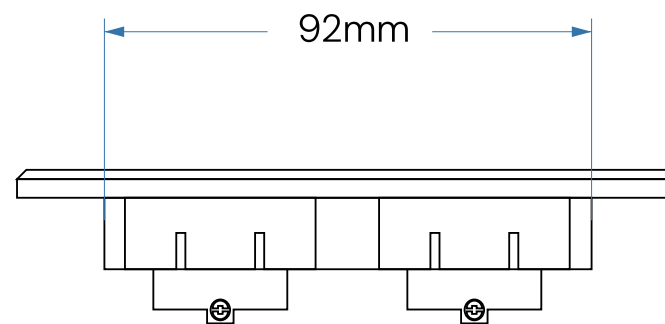

Melloni

Cabinet Socket[®]
Code: 10150

Product Size: 125*50*29mm
Open Hole Size: 92*39mm