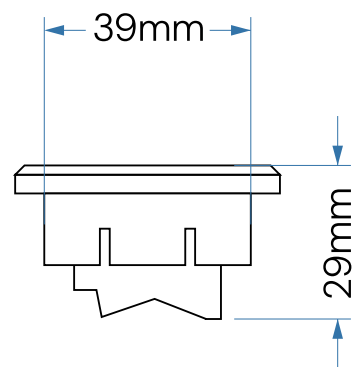

Melloni

Cabinet Socket[®]
Code: 10150

Product Size: 125*50*29mm
Open Hole Size: 92*39mm